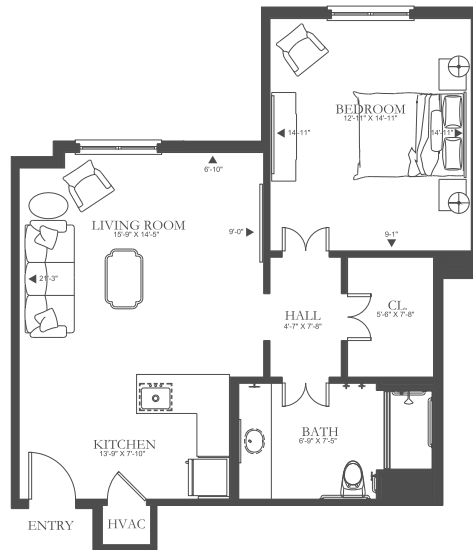

# BAILEY FLOOR PLAN

ENRICHED LIVING

1 Bedroom / 1 Bath

709 SF

# CHATTAHOOCHEE FLOOR PLAN

ENRICHED LIVING

1 Bedroom / 1 Bath

715 SF

404-445-7777  
HolbrookLife.com  
5135 West Broad, Sugar Hill, GA 30518