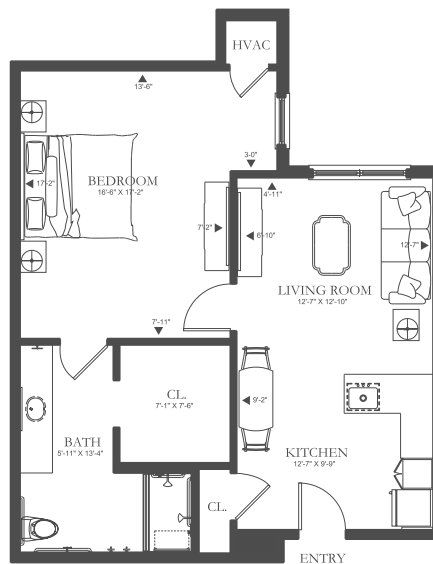

# BUTTON FLOOR PLAN

ENRICHED LIVING

1 Bedroom / 1 Bath

732 SF

# PENDLEY FLOOR PLAN

ENRICHED LIVING

1 Bedroom / 1 Bath

ADA UNIT

739 SF

404-445-7777  
HolbrookLife.com  
5135 West Broad, Sugar Hill, GA 30518