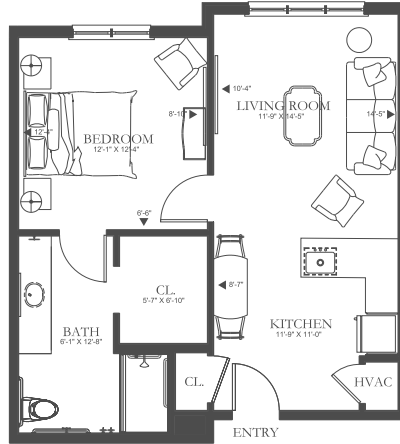

# HAMMOND FLOOR PLAN

ENRICHED LIVING

1 Bedroom / 1 Bath

614 SF

404-445-7777  
HolbrookLife.com  
5135 West Broad, Sugar Hill, GA 30518

# BUFORD FLOOR PLAN

ENRICHED LIVING

Suite / 1 Bath

616 SF

404-445-7777  
HolbrookLife.com  
5135 West Broad, Sugar Hill, GA 30518