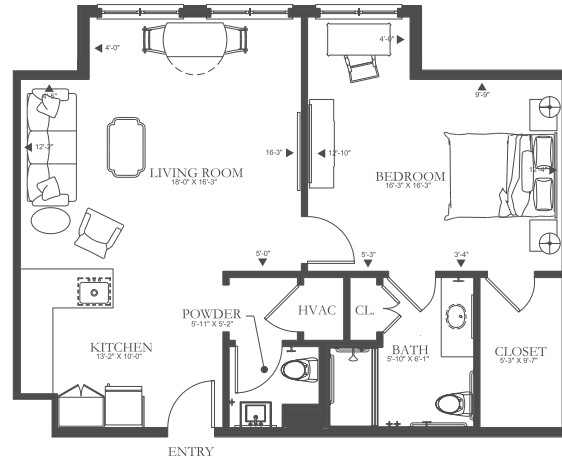

# BAGLEY FLOOR PLAN

ENRICHED LIVING

1 Bedroom / 1 Bath

971 SF

404-445-7777  
HolbrookLife.com  
5135 West Broad, Sugar Hill, GA 30518

# GARNER FLOOR PLAN

ENRICHED LIVING

1 Bedroom / 1.5 Bath

855 SF