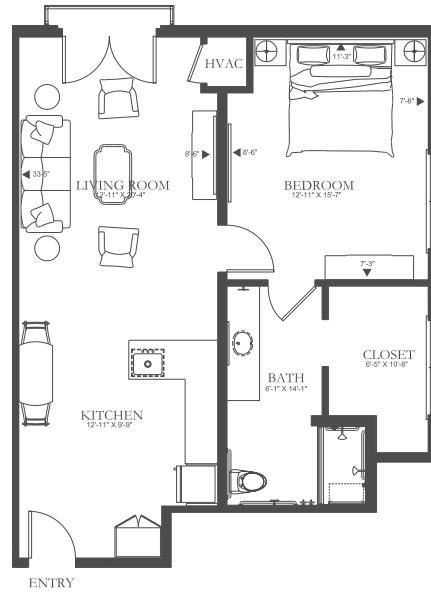

# CALAWAY FLOOR PLAN

ENRICHED LIVING

1 Bedroom / 1 Bath

775 SF

404-445-7777  
HolbrookLife.com  
5135 West Broad, Sugar Hill, GA 30518

# SILAS FLOOR PLAN

ENRICHED LIVING

1 Bedroom / 1 Bath

818 SF

404-445-7777  
HolbrookLife.com  
5135 West Broad, Sugar Hill, GA 30518