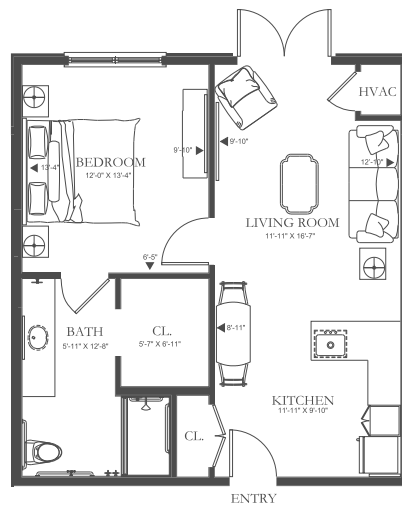

# GWINNETT FLOOR PLAN

ENRICHED LIVING

1 Bedroom / 1 Bath

636 SF

# JOHNSON FLOOR PLAN

ENRICHED LIVING

1 Bedroom / 1 Bath

640 SF

404-445-7777  
HolbrookLife.com  
5135 West Broad, Sugar Hill, GA 30518