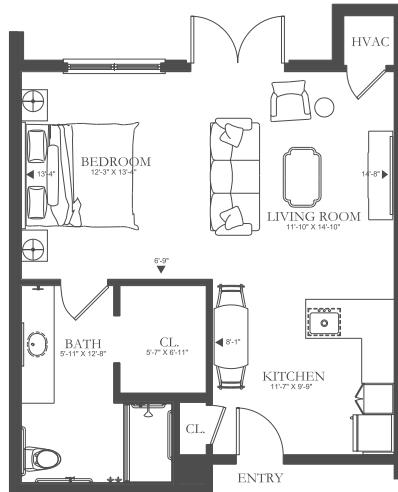

# FIELDS FLOOR PLAN

ENRICHED LIVING

1 Bedroom / 1 Bath

615 SF

# BUFORD FLOOR PLAN

ENRICHED LIVING

Suite / 1 Bath

616 SF

404-445-7777  
HolbrookLife.com  
5135 West Broad, Sugar Hill, GA 30518