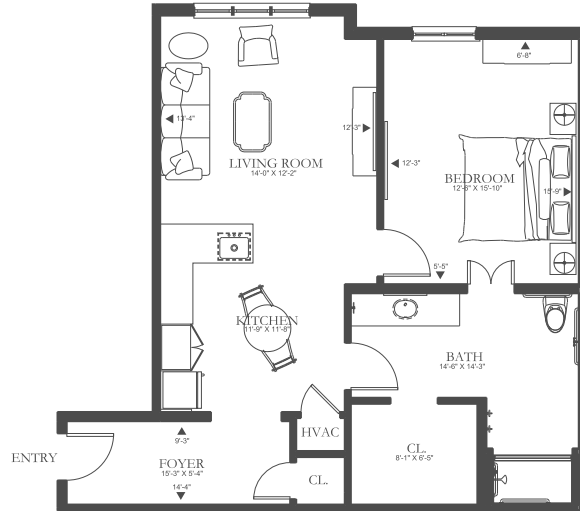

BLACKSTONE FLOOR PLAN

ENRICHED LIVING

1 Bedroom / 1 Bath

853 SF