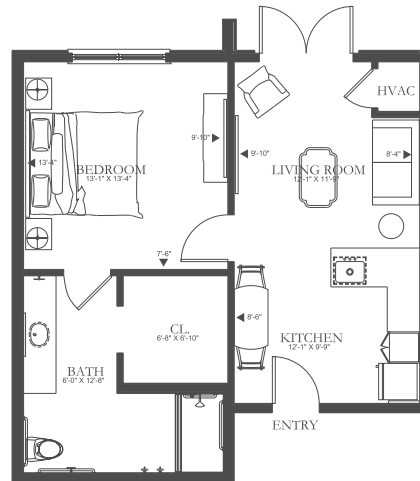

# MITCHELL FLOOR PLAN

ENRICHED LIVING

Suite / 1 Bath

ADA UNIT

577 SF

# HAMMOND FLOOR PLAN

ENRICHED LIVING

1 Bedroom / 1 Bath

614 SF

404-445-7777  
HolbrookLife.com  
5135 West Broad, Sugar Hill, GA 30518