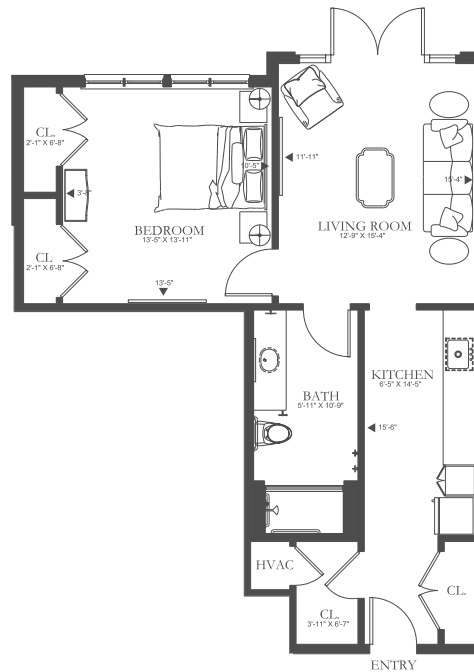

# CROWE FLOOR PLAN

ENRICHED LIVING

1 Bedroom / 1 Bath

730 SF

404-445-7777  
HolbrookLife.com  
5135 West Broad, Sugar Hill, GA 30518