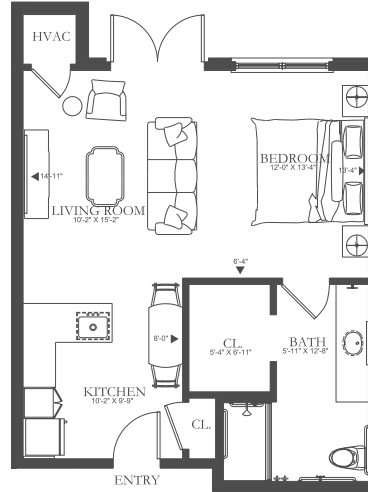

# MITCHELL FLOOR PLAN

ENRICHED LIVING

Suite / 1 Bath

ADA UNIT

577 SF

# HAMMOND FLOOR PLAN

ENRICHED LIVING

1 Bedroom / 1 Bath

614 SF

404-445-7777  
HolbrookLife.com  
5135 West Broad, Sugar Hill, GA 30518