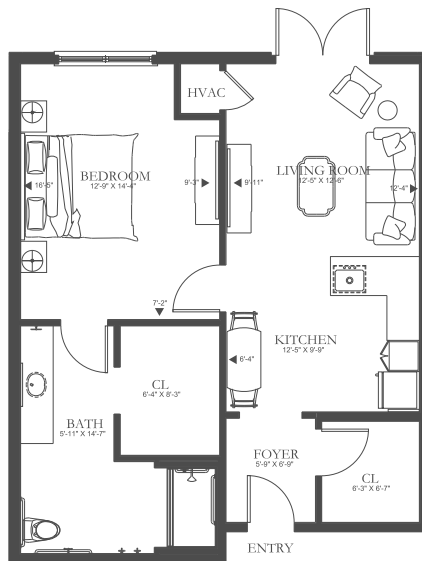

# CALAWAY FLOOR PLAN

ENRICHED LIVING

1 Bedroom / 1 Bath

775 SF

404-445-7777  
HolbrookLife.com  
5135 West Broad, Sugar Hill, GA 30518