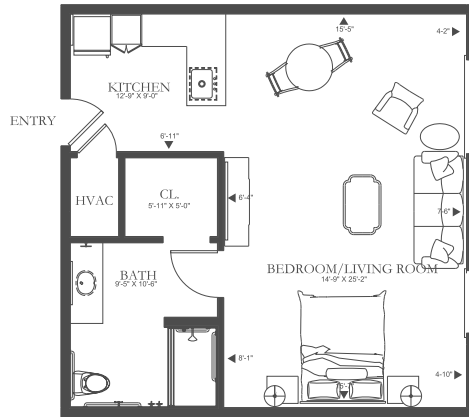

# JOHNSON FLOOR PLAN

ENRICHED LIVING

1 Bedroom / 1 Bath

640 SF

404-445-7777  
HolbrookLife.com  
5135 West Broad, Sugar Hill, GA 30518

# SHINE FLOOR PLAN

ENRICHED LIVING

Studio / 1 Bath

646 SF