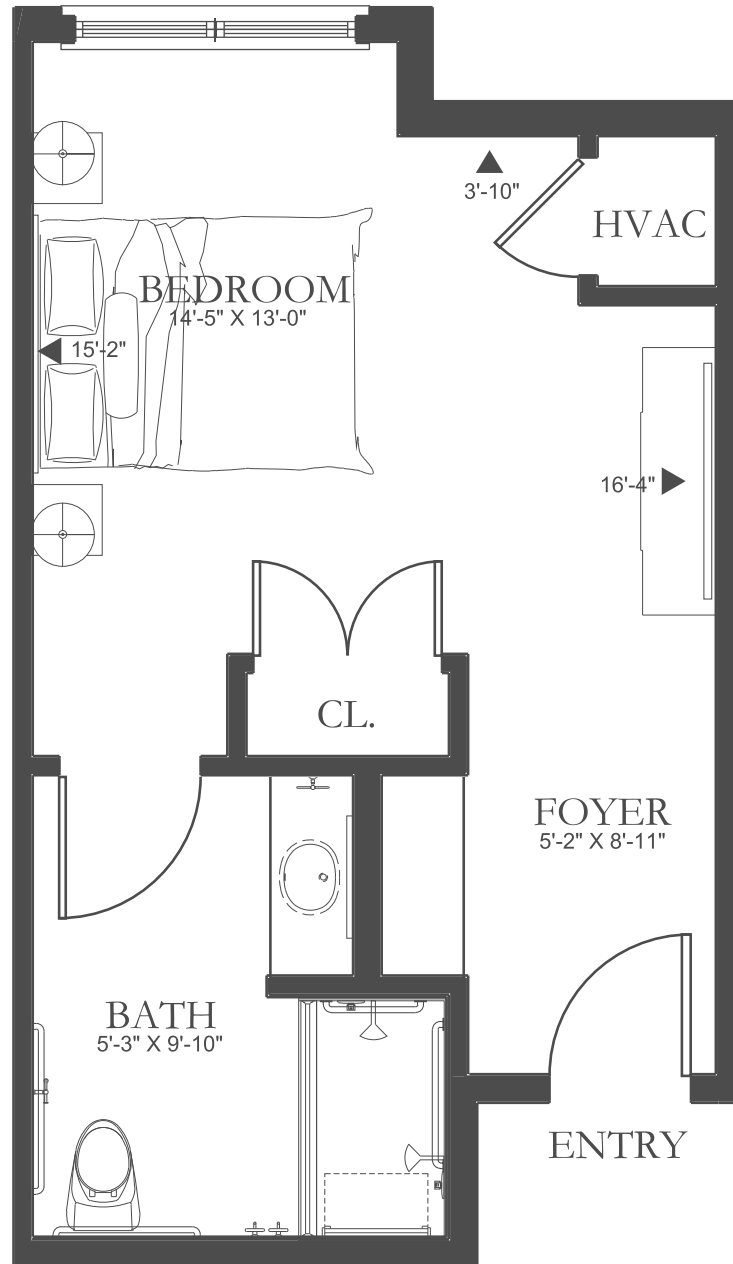

# Holbrook

INSPIRE  WONDER

EDWARDS FLOOR PLAN

Suite / 1 Bath

335 SF

404-445-7777  
HolbrookLife.com  
13682 State Route 92, Woodstock, GA 30188

**Holbrook**

INSPIRE  WONDER