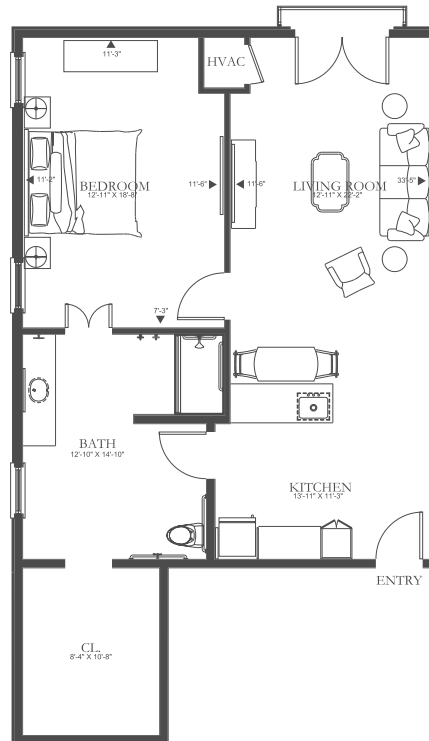

# BAGLEY FLOOR PLAN

ENRICHED LIVING

1 Bedroom / 1 Bath

971 SF

404-445-7777  
HolbrookLife.com  
5135 West Broad, Sugar Hill, GA 30518