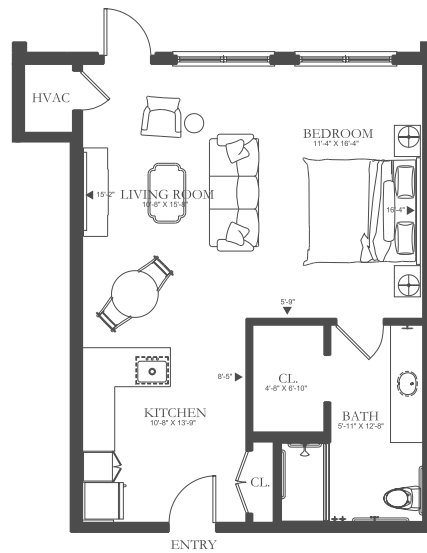

# SHINE FLOOR PLAN

ENRICHED LIVING

Studio / 1 Bath

646 SF

# LANIER FLOOR PLAN

ENRICHED LIVING

Suite / 1 Bath

658 SF

404-445-7777  
HolbrookLife.com  
5135 West Broad, Sugar Hill, GA 30518