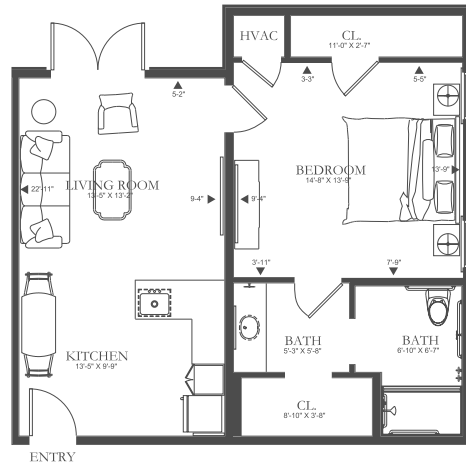

# LANIER FLOOR PLAN

ENRICHED LIVING

Suite / 1 Bath

658 SF

404-445-7777  
HolbrookLife.com  
5135 West Broad, Sugar Hill, GA 30518

# BAILEY FLOOR PLAN

ENRICHED LIVING

1 Bedroom / 1 Bath

709 SF

# CHATTAHOOCHEE FLOOR PLAN

ENRICHED LIVING

1 Bedroom / 1 Bath

715 SF

404-445-7777  
HolbrookLife.com  
5135 West Broad, Sugar Hill, GA 30518