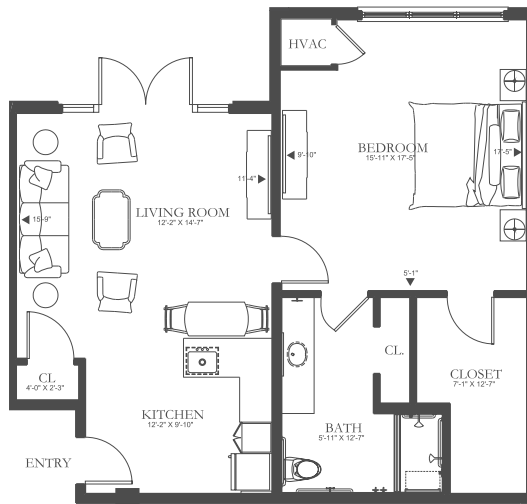

# BLACKSTONE FLOOR PLAN

ENRICHED LIVING

1 Bedroom / 1 Bath

853 SF

# CROSSNO FLOOR PLAN

ENRICHED LIVING

1 Bedroom / 1 Bath

869 SF

ADA UNIT

404-445-7777  
HolbrookLife.com  
5135 West Broad, Sugar Hill, GA 30518