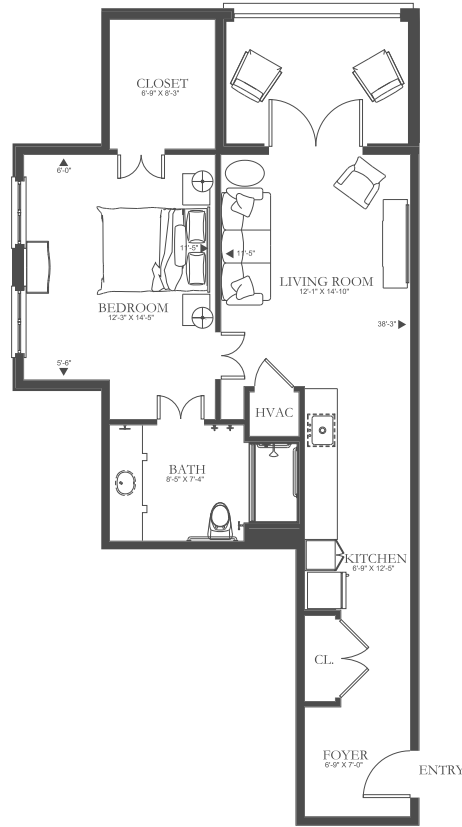

# CROWE FLOOR PLAN

ENRICHED LIVING

1 Bedroom / 1 Bath

730 SF

404-445-7777  
HolbrookLife.com  
5135 West Broad, Sugar Hill, GA 30518

# BUTTON FLOOR PLAN

ENRICHED LIVING

1 Bedroom / 1 Bath

732 SF