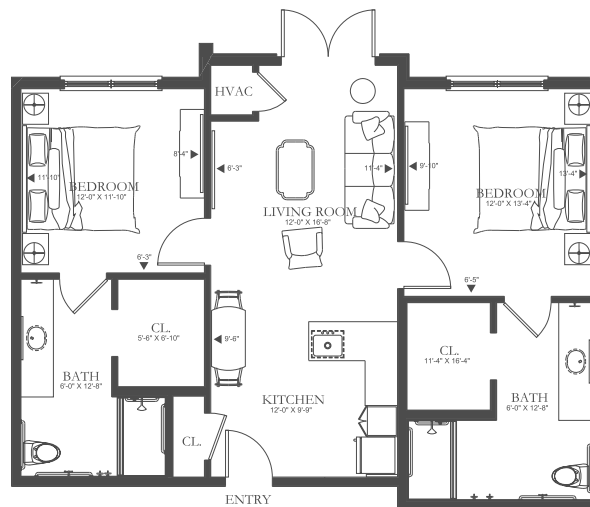

# GARNER FLOOR PLAN

ENRICHED LIVING

1 Bedroom / 1.5 Bath

855 SF

# SUGAR HILL FLOOR PLAN

ENRICHED LIVING

2 Bedroom / 2 Bath

946 SF

404-445-7777  
HolbrookLife.com  
5135 West Broad, Sugar Hill, GA 30518