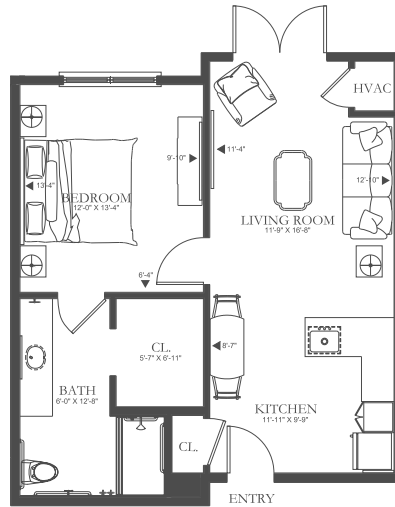

# BUFORD FLOOR PLAN

ENRICHED LIVING

Suite / 1 Bath

616 SF

404-445-7777  
HolbrookLife.com  
5135 West Broad, Sugar Hill, GA 30518

# JOHNSON FLOOR PLAN

ENRICHED LIVING

1 Bedroom / 1 Bath

640 SF

404-445-7777  
HolbrookLife.com  
5135 West Broad, Sugar Hill, GA 30518