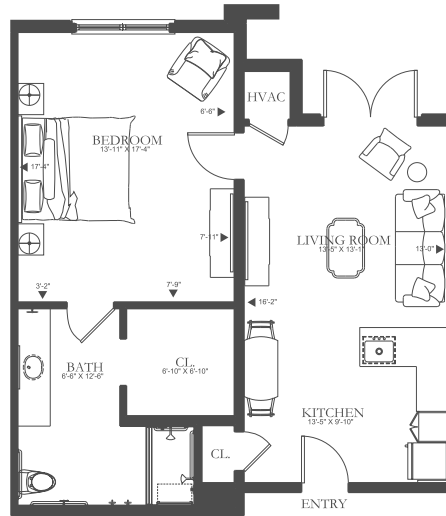

# CALAWAY FLOOR PLAN

ENRICHED LIVING

1 Bedroom / 1 Bath

775 SF

404-445-7777  
HolbrookLife.com  
5135 West Broad, Sugar Hill, GA 30518