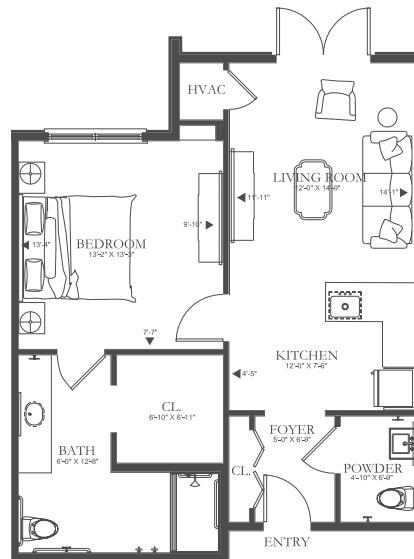

# RAY FLOOR PLAN

ENRICHED LIVING

1 Bedroom / 1 Bath

716 SF

# MORGAN FLOOR PLAN

ENRICHED LIVING

1 Bedroom / 1 Bath

721 SF

404-445-7777  
HolbrookLife.com  
5135 West Broad, Sugar Hill, GA 30518