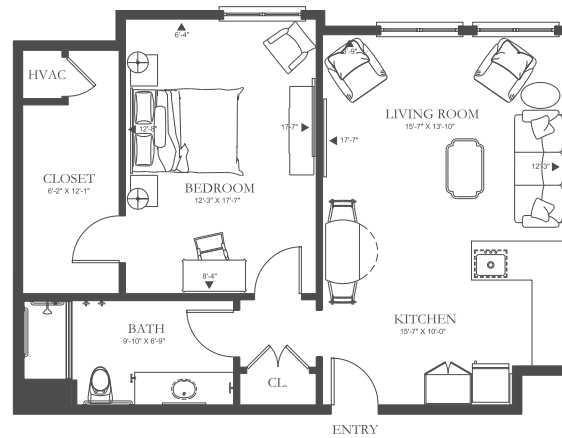

# SILAS FLOOR PLAN

ENRICHED LIVING

1 Bedroom / 1 Bath

818 SF

404-445-7777  
HolbrookLife.com  
5135 West Broad, Sugar Hill, GA 30518