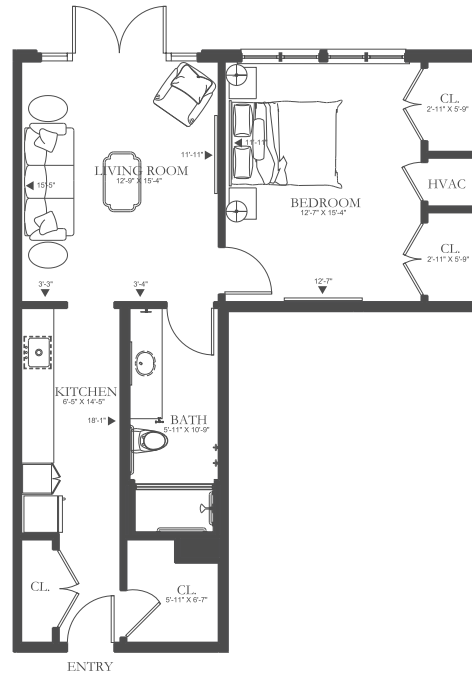

# MORGAN FLOOR PLAN

ENRICHED LIVING

1 Bedroom / 1 Bath

721 SF

404-445-7777  
HolbrookLife.com  
5135 West Broad, Sugar Hill, GA 30518

# CROWE FLOOR PLAN

ENRICHED LIVING

1 Bedroom / 1 Bath

730 SF

404-445-7777  
HolbrookLife.com  
5135 West Broad, Sugar Hill, GA 30518