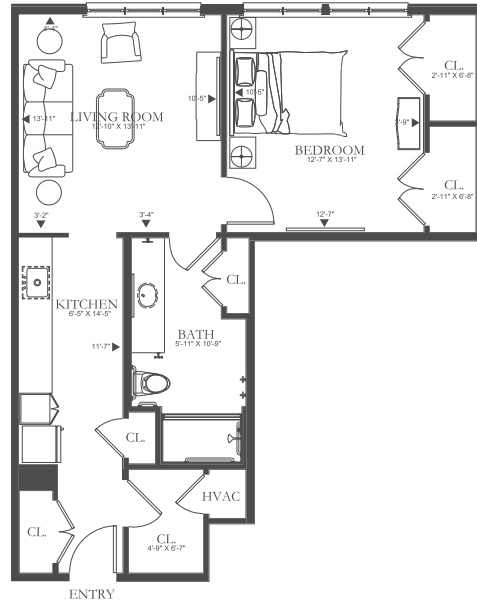

# CHATTAHOOCHEE FLOOR PLAN

ENRICHED LIVING

1 Bedroom / 1 Bath

715 SF

404-445-7777  
HolbrookLife.com  
5135 West Broad, Sugar Hill, GA 30518

# MORGAN FLOOR PLAN

ENRICHED LIVING

1 Bedroom / 1 Bath

721 SF

404-445-7777  
HolbrookLife.com  
5135 West Broad, Sugar Hill, GA 30518