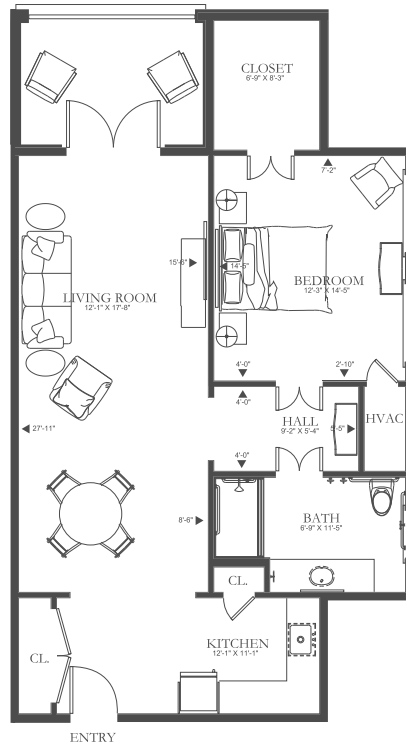

# BAGLEY FLOOR PLAN

ENRICHED LIVING

1 Bedroom / 1 Bath

971 SF

404-445-7777  
HolbrookLife.com  
5135 West Broad, Sugar Hill, GA 30518