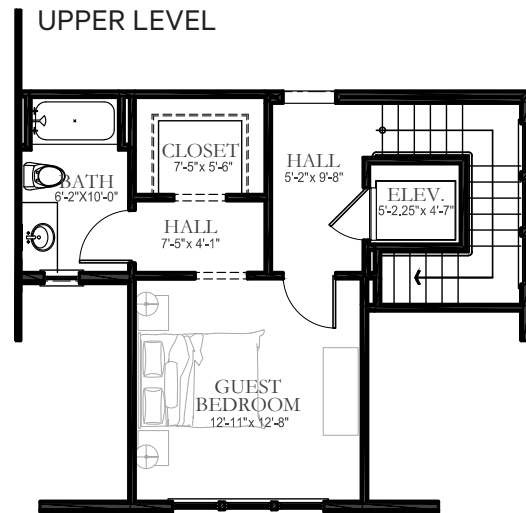

PIEDMONT COTTAGE FLOOR PLAN

SQUARE FOOTAGES

MAIN LEVEL	1,795	SQ.FT.
UPPER LEVEL	436	SQ.FT.
TOTAL SQ.FT.	2,231	SQ.FT.
GARAGE	343	SQ.FT.
PORCHES	77	SQ.FT.
PATIO	155	SQ.FT.

404.445.7777
 HolbrookLife.com
 13682 Highway 92, Woodstock, GA 30188