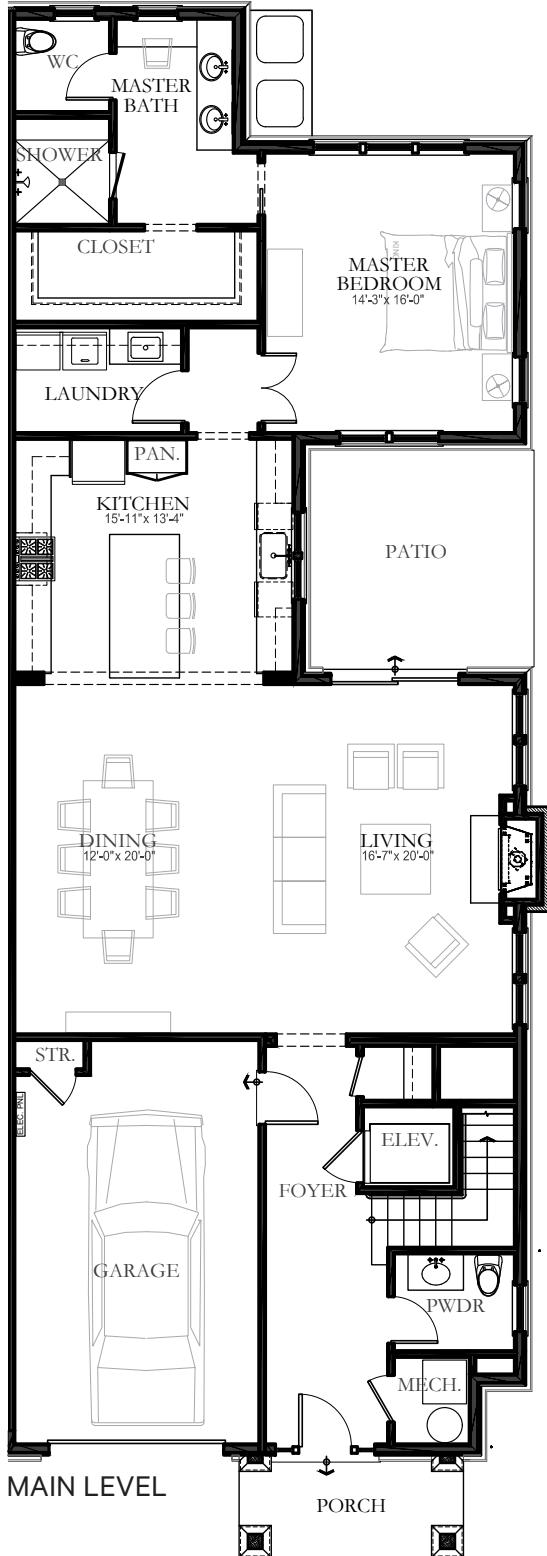

PIEDMONT COTTAGE FLOOR PLAN

SQUARE FOOTAGES

MAIN LEVEL	1,795	SQ.FT.
UPPER LEVEL	436	SQ.FT.
TOTAL SQ.FT.	2,231	SQ.FT.
GARAGE	343	SQ.FT.
PORCHES	77	SQ.FT.
PATIO	155	SQ.FT.

404.445.7777
 HolbrookLife.com
 13682 Highway 92, Woodstock, GA 30188