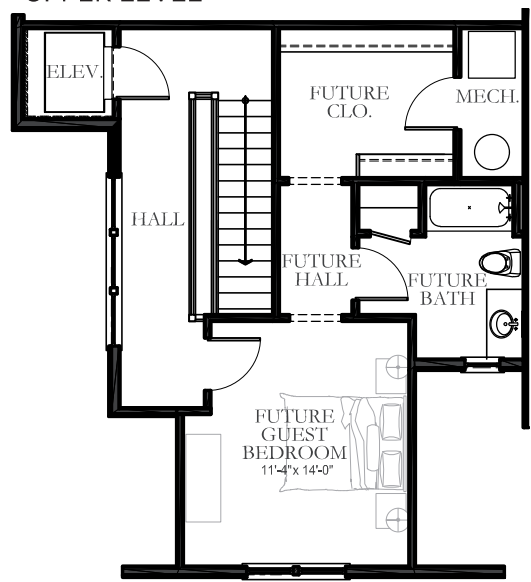

SAVANNAH COTTAGE FLOOR PLAN

SQUARE FOOTAGES

MAIN LEVEL	1,935	SQ.FT.
UPPER LEVEL	609	SQ.FT.
TOTAL SQ.FT.	2,544	SQ.FT.
GARAGE	353	SQ.FT.
PORCHES	44	SQ.FT.
PATIO	155	SQ.FT.

UPPER LEVEL

404.445.7777
 HolbrookLife.com
 13682 Highway 92, Woodstock, GA 30188