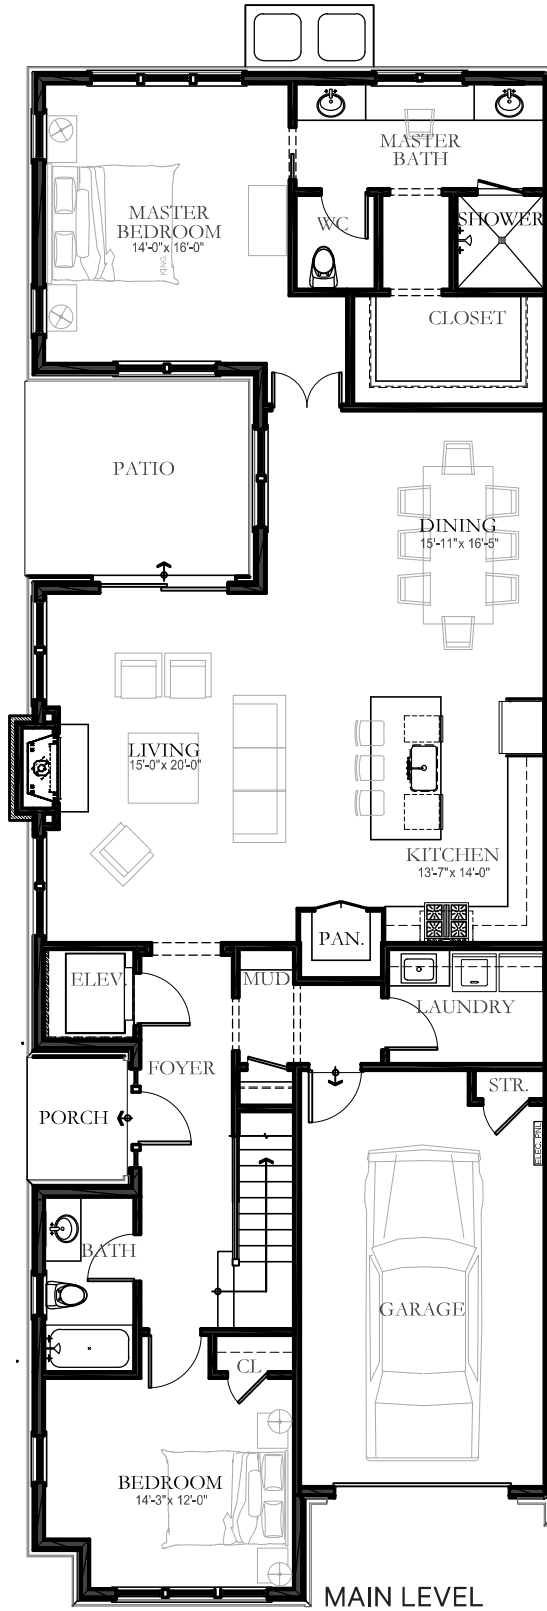

SAVANNAH COTTAGE FLOOR PLAN

SQUARE FOOTAGES

MAIN LEVEL	1,935	SQ.FT.
UPPER LEVEL	609	SQ.FT.
TOTAL SQ.FT.	2,544	SQ.FT.
GARAGE	353	SQ.FT.
PORCHES	44	SQ.FT.
PATIO	155	SQ.FT.

UPPER LEVEL

404.445.7777
 HolbrookLife.com
 13682 Highway 92, Woodstock, GA 30188