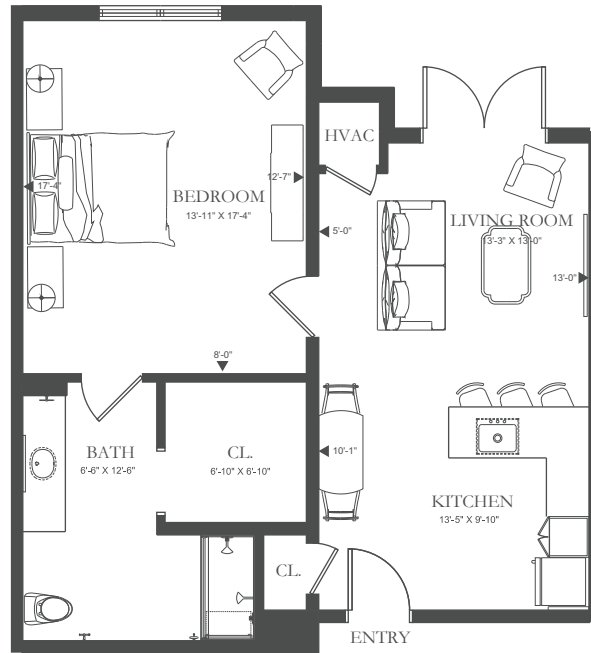

# BLUE RIDGE FLOOR PLAN

725 SF

404-445-7777

HolbrookLife.com

13682 State Route 92, Woodstock, GA 30188

# SANDY PLAINS FLOOR PLAN

ENRICHED LIVING

1 Bedroom / 1 Bath

743 SF

# ARNOLD MILL FLOOR PLAN

ENRICHED LIVING

1 Bedroom / 1 Bath

ADA UNIT

867 SF

404-445-7777

HolbrookLife.com

13682 State Route 92, Woodstock, GA 30188