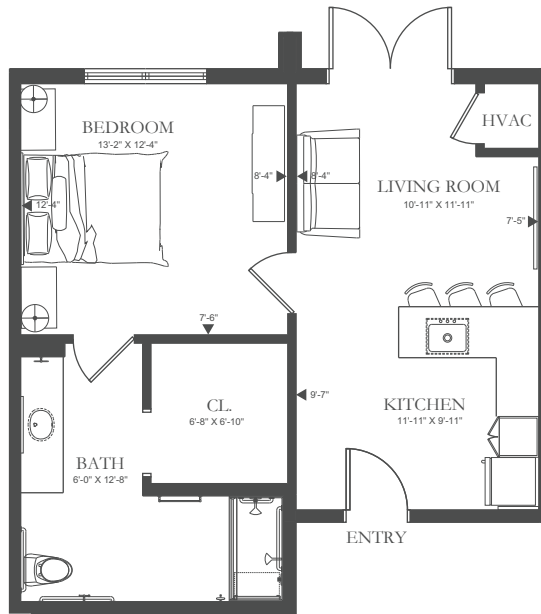

# SEQUOYAH FLOOR PLAN

578 SF

404-445-7777  
 HolbrookLife.com  
 13682 State Route 92, Woodstock, GA 30188

# KENNESAW FLOOR PLAN

ENRICHED LIVING

1 Bedroom / 1 Bath

593 SF

# MARIETTA FLOOR PLAN

ENRICHED LIVING

1 Bedroom / 1 Bath

615 SF

404-445-7777  
HolbrookLife.com  
13682 State Route 92, Woodstock, GA 30188