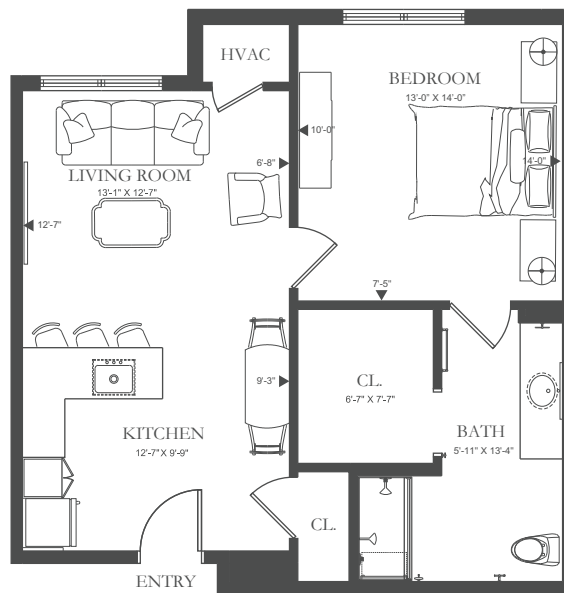

# REEVES FLOOR PLAN

ENRICHED LIVING

1 Bedroom / 1 Bath

615 SF

ENRICHED LIVING

1 Bedroom / 1 Bath

674 SF

# HAMLIN FLOOR PLAN

404-445-7777

HolbrookLife.com

13682 State Route 92, Woodstock, GA 30188