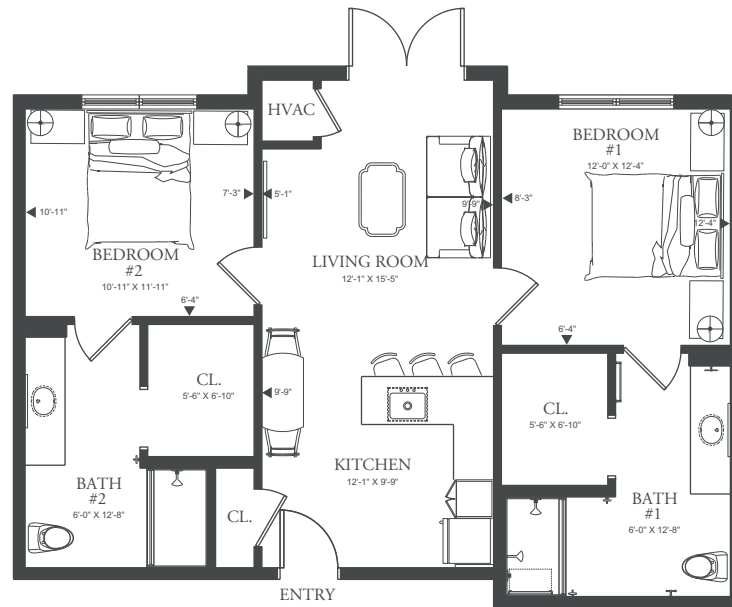

# ARNOLD MILL FLOOR PLAN

ENRICHED LIVING

1 Bedroom / 1 Bath

ADA UNIT

867 SF

404-445-7777

HolbrookLife.com

13682 State Route 92, Woodstock, GA 30188

# MILLER FLOOR PLAN

ADA UNIT

913 SF

# TOWNE LAKE FLOOR PLAN

913 SF

404-445-7777

HolbrookLife.com

13682 State Route 92, Woodstock, GA 30188