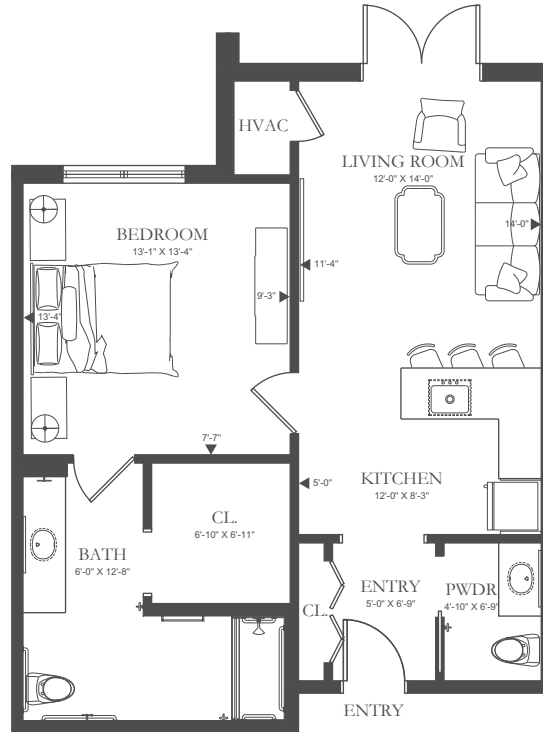

# HAMLIN FLOOR PLAN

404-445-7777

HolbrookLife.com

13682 State Route 92, Woodstock, GA 30188

# Holbrook

INSPIRE

WONDER

# ACWORTH FLOOR PLAN

ENRICHED LIVING

1 Bedroom / 1.5 Bath

725 SF

ENRICHED LIVING

1 Bedroom / 1 Bath