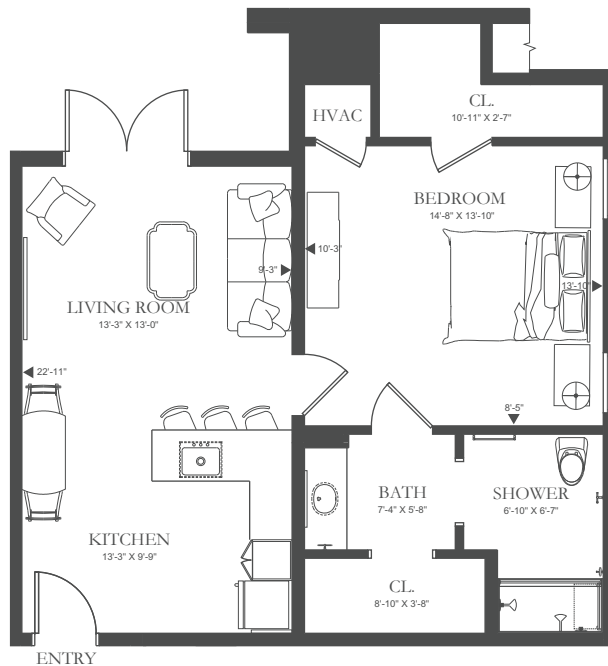

# ACWORTH FLOOR PLAN

ENRICHED LIVING

1 Bedroom / 1.5 Bath

725 SF

ENRICHED LIVING

1 Bedroom / 1 Bath

# BLUE RIDGE FLOOR PLAN

725 SF

404-445-7777

HolbrookLife.com

13682 State Route 92, Woodstock, GA 30188