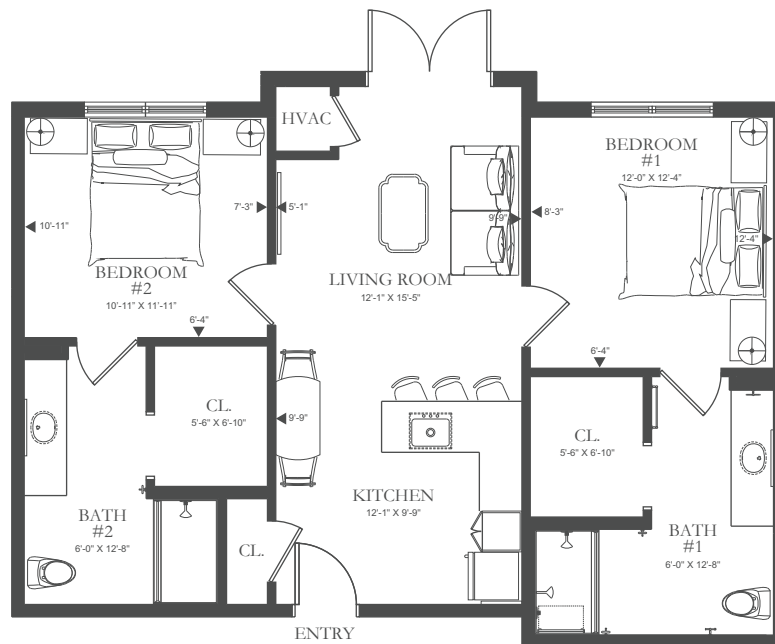

# ARNOLD MILL FLOOR PLAN

ENRICHED LIVING

1 Bedroom / 1 Bath

ADA UNIT

867 SF

404-445-7777

HolbrookLife.com

13682 State Route 92, Woodstock, GA 30188

# MILLER FLOOR PLAN

ADA UNIT

913 SF

# TOWNE LAKE FLOOR PLAN

913 SF

404-445-7777

HolbrookLife.com

13682 State Route 92, Woodstock, GA 30188