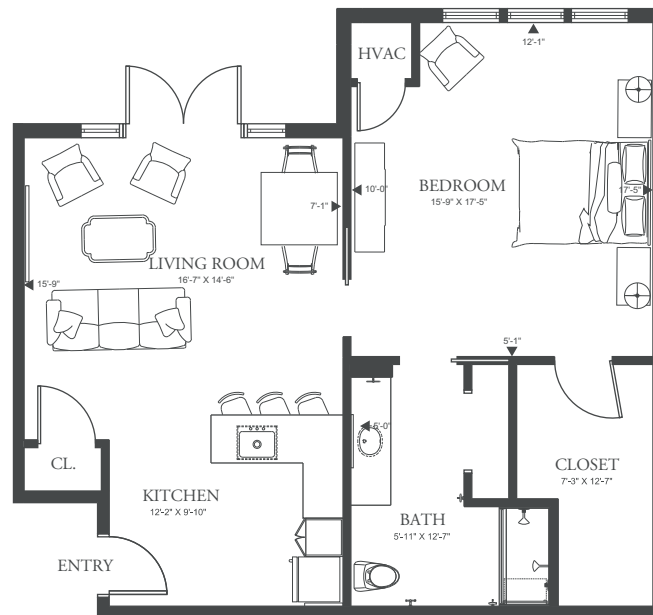

# SANDY PLAINS FLOOR PLAN

ENRICHED LIVING

1 Bedroom / 1 Bath

743 SF

# ARNOLD MILL FLOOR PLAN

ENRICHED LIVING

1 Bedroom / 1 Bath

ADA UNIT

867 SF

404-445-7777

HolbrookLife.com

13682 State Route 92, Woodstock, GA 30188