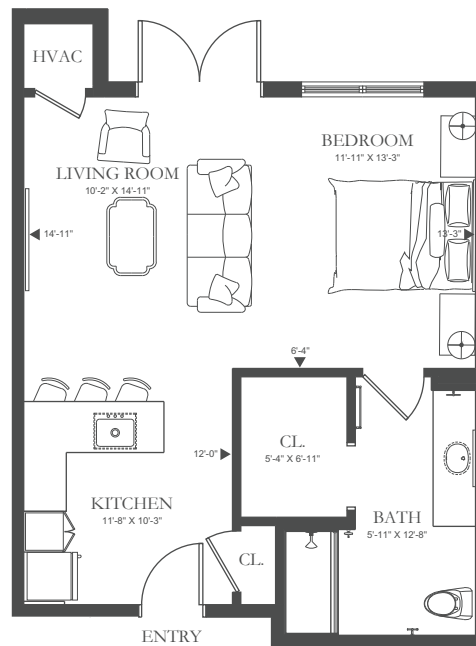

SEQUOYAH FLOOR PLAN

578 SF

404-445-7777
HolbrookLife.com
13682 State Route 92, Woodstock, GA 30188