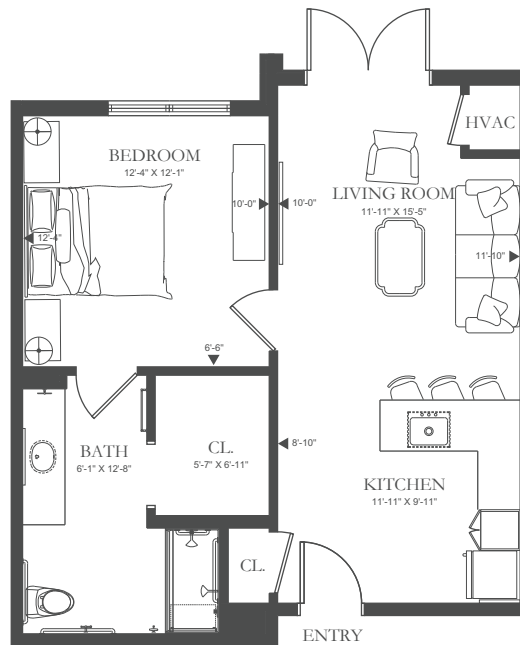

# KENNESAW FLOOR PLAN

ENRICHED LIVING

1 Bedroom / 1 Bath

593 SF

# MARIETTA FLOOR PLAN

ENRICHED LIVING

1 Bedroom / 1 Bath

615 SF

404-445-7777  
HolbrookLife.com  
13682 State Route 92, Woodstock, GA 30188