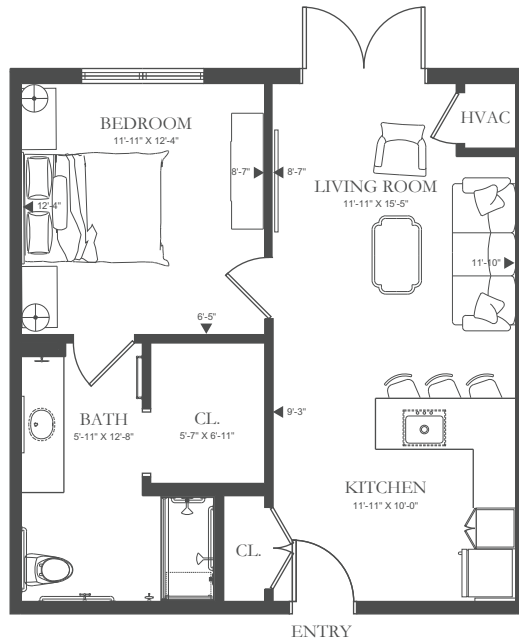

# MARIETTA FLOOR PLAN

ENRICHED LIVING

1 Bedroom / 1 Bath

615 SF

404-445-7777  
HolbrookLife.com  
13682 State Route 92, Woodstock, GA 30188

# REEVES FLOOR PLAN

ENRICHED LIVING

1 Bedroom / 1 Bath

615 SF

ENRICHED LIVING

1 Bedroom / 1 Bath

674 SF