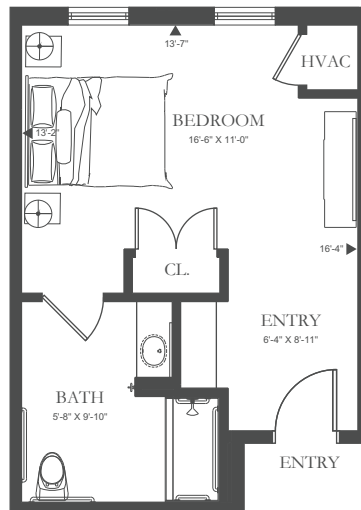

# HOWELL FLOOR PLAN

Suite / 1 Bath

329 SF

# WALESKA FLOOR PLAN

Suite / 1 Bath

333 SF

404-445-7777  
HolbrookLife.com  
13682 State Route 92, Woodstock, GA 30188

# KELLOGG FLOOR PLAN

359 SF

# TYSON FLOOR PLAN

362 SF

404-445-7777  
HolbrookLife.com  
13682 State Route 92, Woodstock, GA 30188

NOONDAY FLOOR PLAN

ADA UNIT

576 SF

404-445-7777  
HolbrookLife.com  
13682 State Route 92, Woodstock, GA 30188