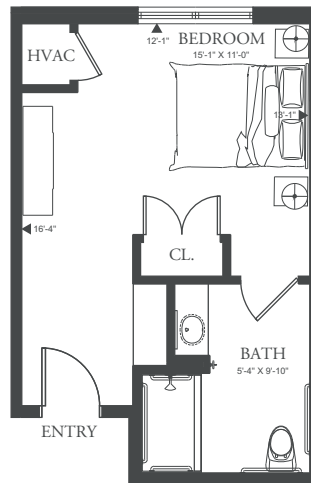

# HOWELL FLOOR PLAN

Suite / 1 Bath

329 SF

# WALESKA FLOOR PLAN

Suite / 1 Bath

333 SF

404-445-7777  
HolbrookLife.com  
13682 State Route 92, Woodstock, GA 30188

# TYSON FLOOR PLAN

362 SF

404-445-7777  
HolbrookLife.com  
13682 State Route 92, Woodstock, GA 30188

NOONDAY FLOOR PLAN

ADA UNIT

576 SF

404-445-7777  
HolbrookLife.com  
13682 State Route 92, Woodstock, GA 30188