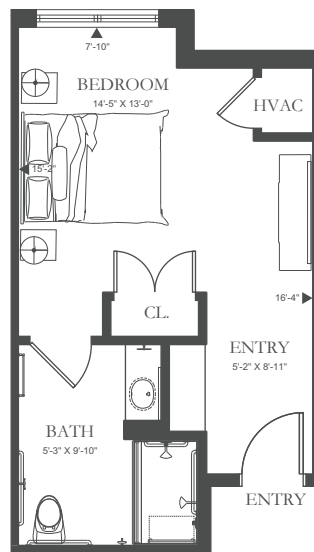

# HOWELL FLOOR PLAN

Suite / 1 Bath

329 SF

# WALESKA FLOOR PLAN

Suite / 1 Bath

333 SF

404-445-7777  
HolbrookLife.com  
13682 State Route 92, Woodstock, GA 30188

# KELLOGG FLOOR PLAN

359 SF