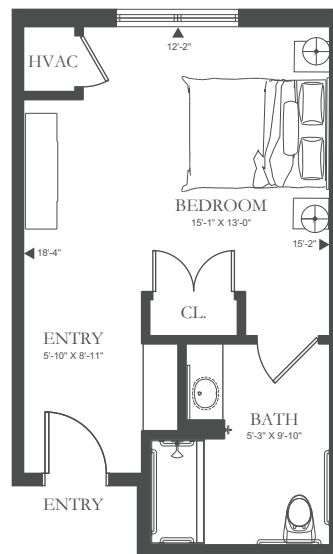

# HOWELL FLOOR PLAN

Suite / 1 Bath

329 SF

# WALESKA FLOOR PLAN

Suite / 1 Bath

333 SF

404-445-7777  
HolbrookLife.com  
13682 State Route 92, Woodstock, GA 30188

# KELLOGG FLOOR PLAN

359 SF

# TYSON FLOOR PLAN

362 SF

404-445-7777  
HolbrookLife.com  
13682 State Route 92, Woodstock, GA 30188

NOONDAY FLOOR PLAN

ADA UNIT

576 SF

404-445-7777  
HolbrookLife.com  
13682 State Route 92, Woodstock, GA 30188