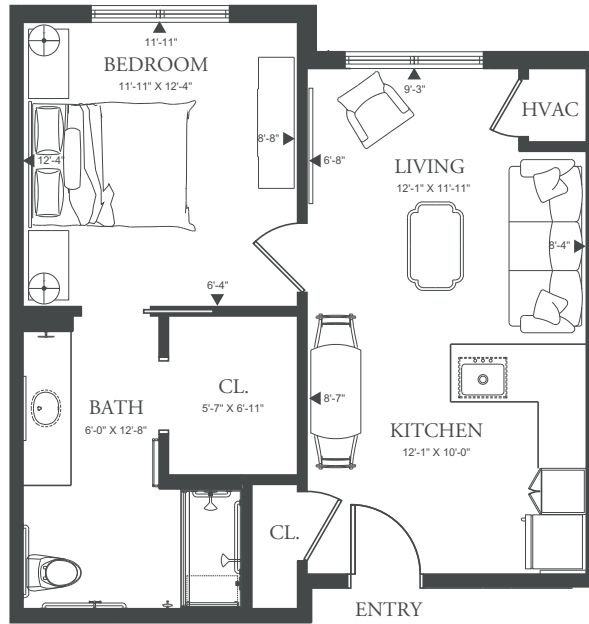

# HOWELL FLOOR PLAN

Suite / 1 Bath

329 SF

# WALESKA FLOOR PLAN

Suite / 1 Bath

333 SF

404-445-7777  
HolbrookLife.com  
13682 State Route 92, Woodstock, GA 30188

# KELLOGG FLOOR PLAN

359 SF

# TYSON FLOOR PLAN

362 SF

404-445-7777  
HolbrookLife.com  
13682 State Route 92, Woodstock, GA 30188

NOONDAY FLOOR PLAN

ADA UNIT

576 SF

404-445-7777  
HolbrookLife.com  
13682 State Route 92, Woodstock, GA 30188